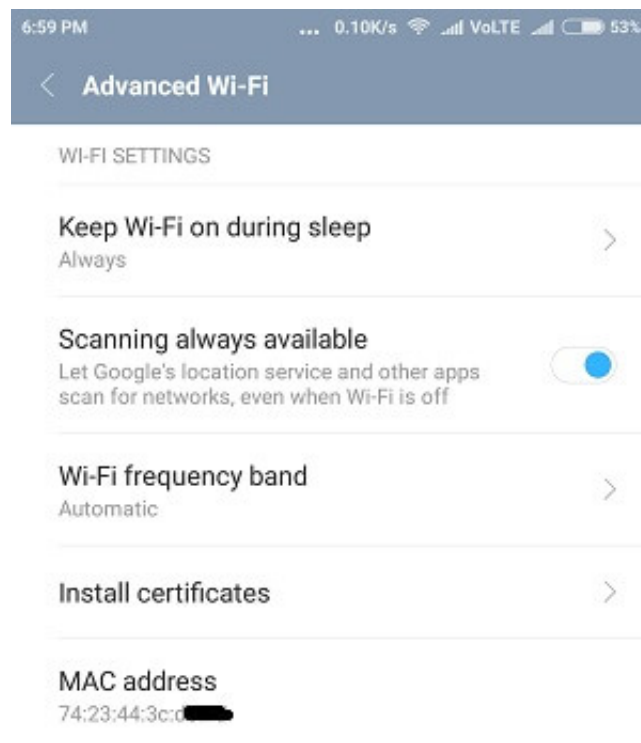

DOWNLOAD

DOWNLOAD

[Mac Spoofing Software For Android](#)

[Mac Spoofing Software For Android](#)

DOWNLOAD

DOWNLOAD

So, if you want to change the MAC address of your Android device, here is how you can do it: Find Android MAC Address and Interface Name.. Mac Spoofing Software For Android Phones What Is Mac Spoofing Enter new MAC address in the field and click Change Now! You may even click Random MAC Address button to fill up a randomly selected MAC address from the vendor list available.. Tap About Device and go to Status Now scroll down to record the 12-digit code shown under WiFi MAC address.

[1. spoofing software android](#)

Songbird for Mac Songbird for Mac If the quirks and bugs get worked out this will/would be the best music and sound application, but now it is just the most frustrating.. A Media Access Control address (MAC address) is a 12-character unique identifier assigned to a specific piece of hardware such as the network adapter of your WiFi device.. I will give you a brief description of a MAC address A Media Access Control address (MAC address) is a 12-character unique identifier assigned to a specific piece of hardware, such as the network adapter, of your WiFi device.