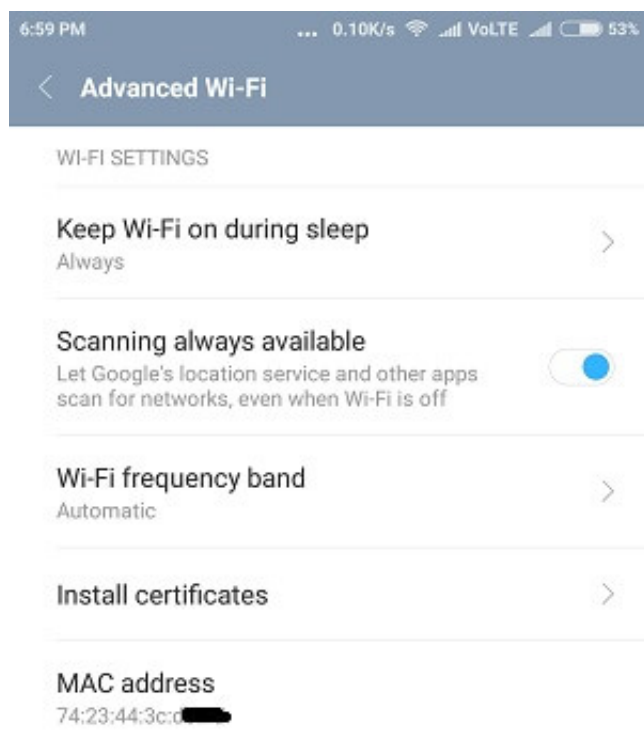

Songbird for Mac Songbird for Mac If the quirks and bugs get worked out this will/would be the best music and sound application, but now it is just the most frustrating.. A Media Access Control address (MAC address) is a 12-character unique identifier assigned to a specific piece of hardware such as the network adapter of your WiFi device.. I will give you a brief description of a MAC address A Media Access Control address (MAC address) is a 12-character unique identifier assigned to a specific piece of hardware, such as the network adapter, of your WiFi device.

spoofing software android

spoofing software android [Wired That Way Personality Types](#)

0 Megafon Turbo 4G ZTE MS4A Android 4.4 Meizu m2 note Android 5.1 Mar 24, 2017 Spoofing MAC address can help in situations like, if your friend blocked you from using their WiFi network out of spite, you can most probably get access by spoofing your MAC address.. 0 Lenovo K3 Note (K50a40) Android 5.1 LG Nexus 4 (mako) Android 5.1 LG G3 D855 Android 6.. Spoofing MAC Address on Android Devices Even though the MAC address is embedded on the hardware device during manufacture, it can still be spoofed to input a new one of your choice.. In simple words, a MAC address can be used to uniquely identify your Android phone on the Internet or the local network.. Android phone powered by MediaTek chipset Asus Zenfone MAX (ASUSZ010) Android 5. [Gcc Manual Pedantic free load](#)

[Mecanica De Fluidos Cengel Cimbala Pdf Reader](#)